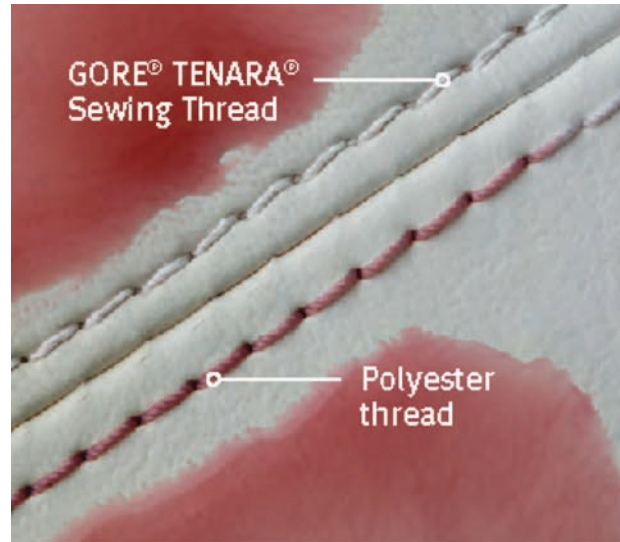

## Colors Will Not Fade

- GORE® TENARA® Sewing Thread is pigmented-not dyed
- GORE® TENARA® Sewing Thread is extremely color-fast\*\*