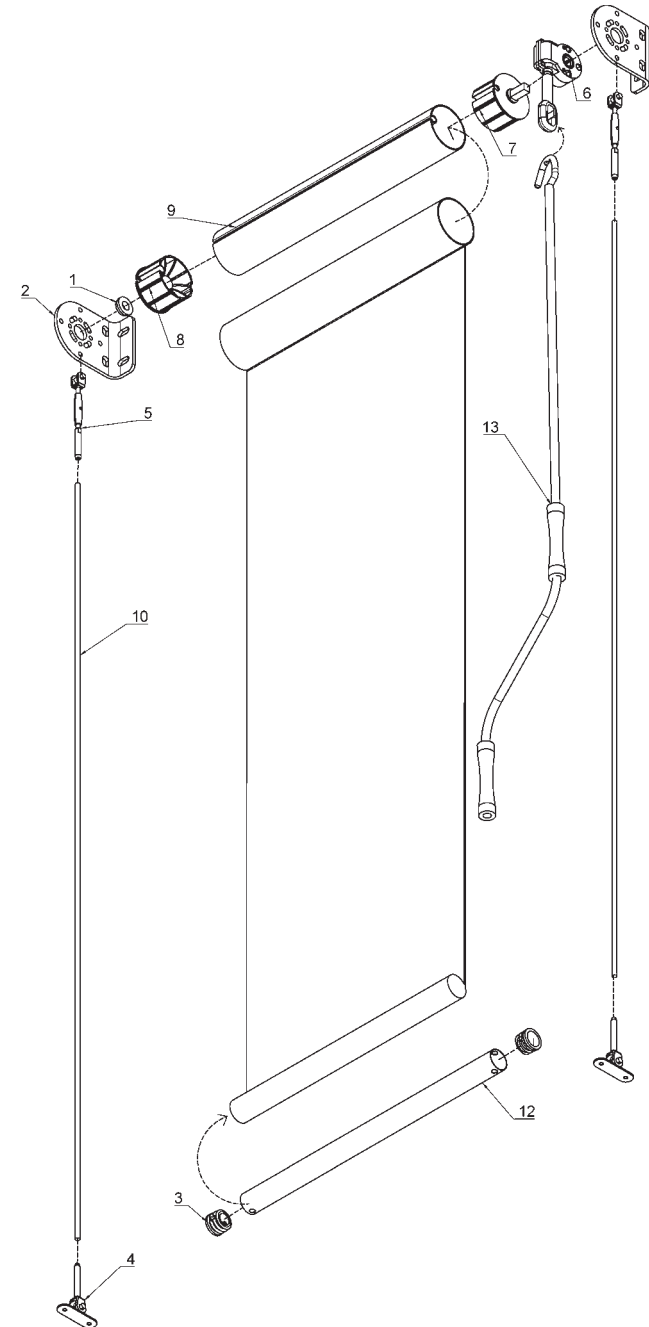

# TECHNICAL DETAILS

PHOTO	PART NO.	PART NAME
	1	NYLON JACKET
	2	STAINLESS STEEL WALL BRACKET
	3	FRONT BAR END CAP
	4	SWAGE FORK
	5	MINI PIPE TURNBUCKLE JAW SWAGE 5MM
	6	GEAR BOX
	7	70MM SQUARE END PLUG
	8	70MM ROUND END PLUG
	9	78MM ANODIZED ALUMINUM ROLLER TUBE
	10	STAINLESS-STEEL 5MM CABLE
	11	STAINLESS STEEL FRONT BAR
	12	HAND CRANK
	13	FLOOR/WALL MOUNT