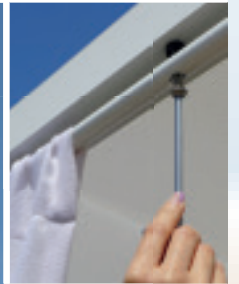

4 OUTDOOR SHEER ACRYLIC SIDE CURTAINS