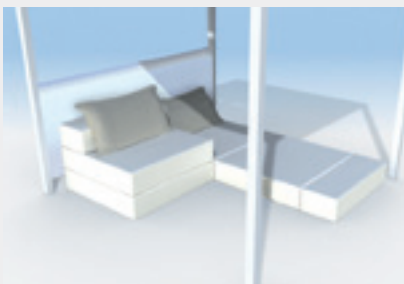

EQOSHADE.

DOLCE VITA

DESCRIPTION AND TECHNICAL DETAILS

DESCRIPTION

'Dolce Vita' is a stylish and comfortable solution to fit any chill out area. It comes in a set which features a painted aluminium frame with an integrated supporting headboard. To enhance the comfort the structure includes side curtains, a foldable foam sofa bed and cushions. Installation only takes 20 minutes. The structure is available in 3 versions of the same size: 220 x 220 cm (7.23 ft) with a 220 cm eave height.

INVISIBLE FOOT
Upon request all structures can be equipped with an invisible foot which is discreetly hidden within the upright.

4 OUTDOOR SHEER ACRYLIC SIDE CURTAINS

FOLDABLE SOFA BED

Foldable foam sofa bed measuring 180 x 200 cm with a thickness of 19 cm, complete with 2 60 x 40 cm cushions. The sofa bed can be easily folded into a 180 x 82 cm sofa with a height of 57 cm. The mattress is covered in a soft texture elasticised nautical fabric while the cushions have polyester pillowcases.

OPTIONS - The sofa bed is available in 2 sections

EQOSHADE.

info@eqoshade.com
www.eqoshade.com