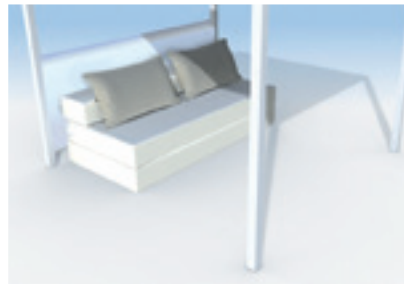

EQOSHADE.

DOLCE VITA

DESCRIPTION AND TECHNICAL DETAILS

DESCRIPTION

'Dolce Vita' is a stylish and comfortable solution to fit any chill out area. It comes in a set which features a painted aluminium frame with an integrated supporting headboard. To enhance the comfort the structure includes side curtains, a foldable foam sofa bed and cushions. Installation only takes 20 minutes. The structure is available in 3 versions of the same size: 220 x 220 cm (7.23 ft) with a 220 cm eave height.

INVISIBLE FOOT
Upon request all structures can be equipped with an invisible foot which is discreetly hidden within the upright.

4 OUTDOOR SHEER ACRYLIC SIDE CURTAINS

FOLDABLE SOFA BED

Foldable foam sofa bed measuring 180 x 200 cm with a thickness of 19 cm, complete with 2 60 x 40 cm cushions. The sofa bed can be easily folded into a 180 x 82 cm sofa with a height of 57 cm. The mattress is covered in a soft texture elasticised nautical fabric while the cushions have polyester pillowcases.

OPTIONS - The sofa bed is available in 2 sections

EQOSHADE.

info@eqoshade.com
www.eqoshade.com