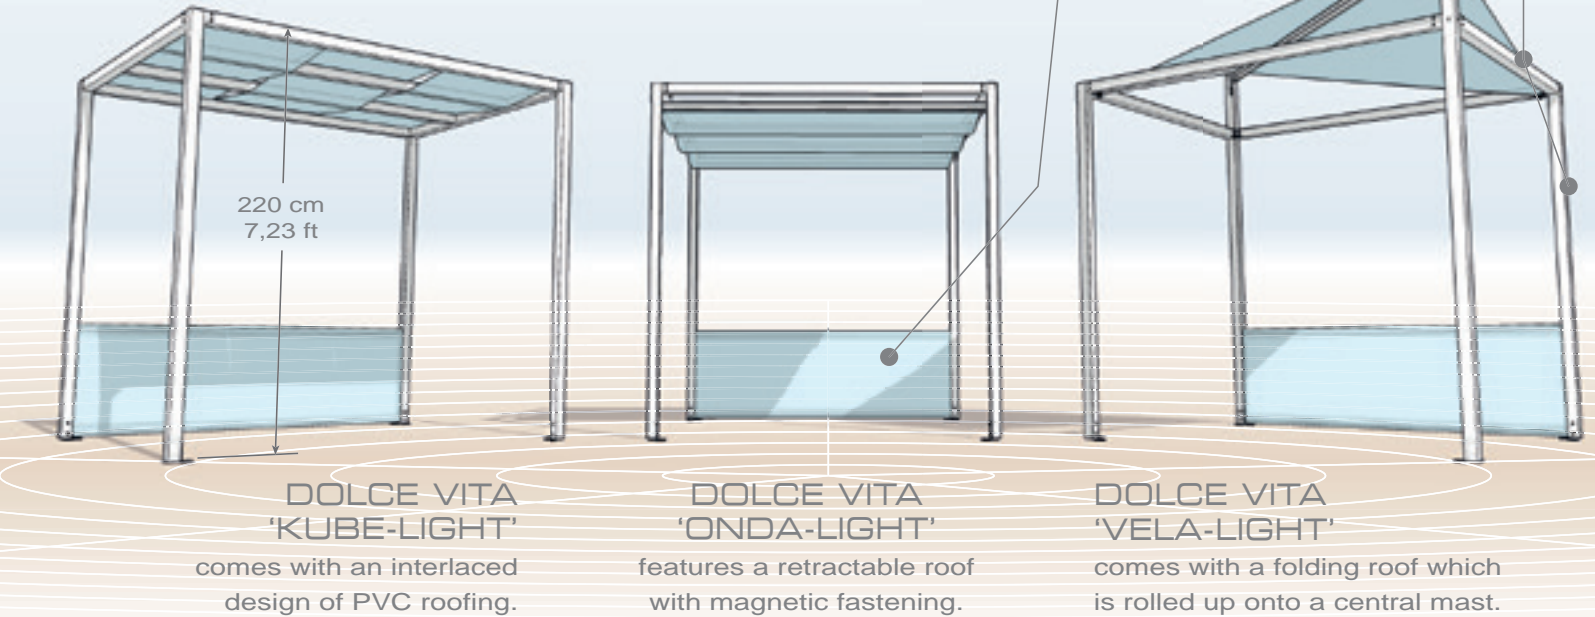

EQOSHADE.

DOLCE VITA

DESCRIPTION AND TECHNICAL DETAILS

DESCRIPTION

'Dolce Vita' is a stylish and comfortable solution to fit any chill out area. It comes in a set which features a painted aluminium frame with an integrated supporting headboard. To enhance the comfort the structure includes side curtains, a foldable foam sofa bed and cushions. Installation only takes 20 minutes. The structure is available in 3 versions of the same size: 220 x 220 cm (7.23 ft) with a 220 cm eave height.

FRAME COLOURS

FURTHER COLOURS AVAILABLE UPON REQUEST

ROOF COVERING:

The roof coverings are available in the following fabric types: Soltis 96 mesh, Precontraint 402 and Precontraint 602 Black-out.

Standard colours as below:

White

Champagne

Grey

FURTHER COLOURS AND FINISHES AVAILABLE UPON REQUEST

OPTIONS - GROUND ANCHORING

STAKES
n. 4 stakes for fastening feet.

FEET FOR SANDY GROUND
Adjustable feet guaranteeing safe anchorage on sandy ground.

INVISIBLE FOOT
Upon request all structures can be equipped with an invisible foot which is discreetly hidden within the upright.

4 OUTDOOR SHEER ACRYLIC SIDE CURTAINS

FOLDABLE SOFA BED

Foldable foam sofa bed measuring 180 x 200 cm with a thickness of 19 cm, complete with 2 60 x 40 cm cushions. The sofa bed can be easily folded into a 180 x 82 cm sofa with a height of 57 cm. The mattress is covered in a soft texture elasticised nautical fabric while the cushions have polyester pillowcases.