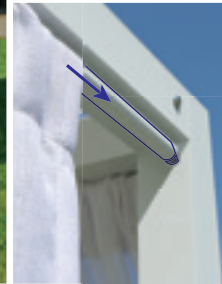

EQOSHADE.

DOLCE VITA

DESCRIPTION AND TECHNICAL DETAILS

DESCRIPTION

'Dolce Vita' is a stylish and comfortable solution to fit any chill out area. It comes in a set which features a painted aluminium frame with an integrated supporting headboard. To enhance the comfort the structure includes side curtains, a foldable foam sofa bed and cushions. Installation only takes 20 minutes. The structure is available in 3 versions of the same size: 220 x 220 cm (7.23 ft) with a 220 cm eave height.

White

Champagne

Grey

FURTHER COLOURS AND FINISHES AVAILABLE UPON REQUEST

OPTIONS - GROUND ANCHORING

STAKES
n. 4 stakes for fastening feet.

FEET FOR SANDY GROUND
Adjustable feet guaranteeing safe anchorage on sandy ground.

INVISIBLE FOOT
Upon request all structures can be equipped with an invisible foot which is discreetly hidden within the upright.

4 OUTDOOR SHEER ACRYLIC SIDE CURTAINS

FOLDABLE SOFA BED

Foldable foam sofa bed measuring 180 x 200 cm with a thickness of 19 cm, complete with 2 60 x 40 cm cushions. The sofa bed can be easily folded into a 180 x 82 cm sofa with a height of 57 cm. The mattress is covered in a soft texture elasticised nautical fabric while the cushions have polyester pillowcases.