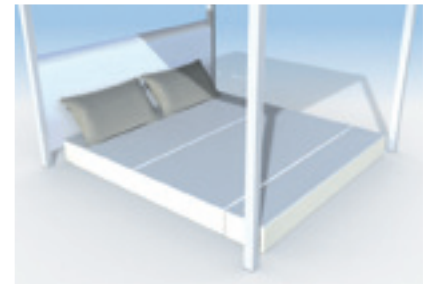

EQOSHADE.

DOLCE VITA

DESCRIPTION AND TECHNICAL DETAILS

DESCRIPTION

'Dolce Vita' is a stylish and comfortable solution to fit any chill out area. It comes in a set which features a painted aluminium frame with an integrated supporting headboard. To enhance the comfort the structure includes side curtains, a foldable foam sofa bed and cushions. Installation only takes 20 minutes. The structure is available in 3 versions of the same size: 220 x 220 cm (7.23 ft) with a 220 cm eave height.

INVISIBLE FOOT
Upon request all structures can be equipped with an invisible foot which is discreetly hidden within the upright.

4 OUTDOOR SHEER ACRYLIC SIDE CURTAINS

FOLDABLE SOFA BED

Foldable foam sofa bed measuring 180 x 200 cm with a thickness of 19 cm, complete with 2 60 x 40 cm cushions. The sofa bed can be easily folded into a 180 x 82 cm sofa with a height of 57 cm. The mattress is covered in a soft texture elasticised nautical fabric while the cushions have polyester pillowcases.

OPTIONS - The sofa bed is available in 2 sections

EQOSHADE.

info@eqoshade.com
www.eqoshade.com