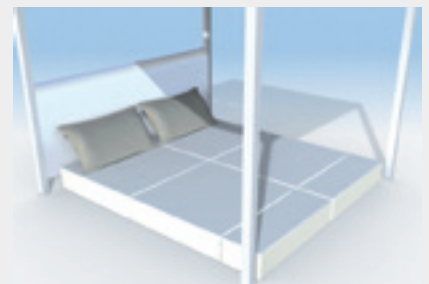

EQOSHADE.

DOLCE VITA

DESCRIPTION AND TECHNICAL DETAILS

DESCRIPTION

'Dolce Vita' is a stylish and comfortable solution to fit any chill out area. It comes in a set which features a painted aluminium frame with an integrated supporting headboard. To enhance the comfort the structure includes side curtains, a foldable foam sofa bed and cushions. Installation only takes 20 minutes. The structure is available in 3 versions of the same size: 220 x 220 cm (7.23 ft) with a 220 cm eave height.

INVISIBLE FOOT
Upon request all structures can be equipped with an invisible foot which is discreetly hidden within the upright.

4 OUTDOOR SHEER ACRYLIC SIDE CURTAINS

FOLDABLE SOFA BED

Foldable foam sofa bed measuring 180 x 200 cm with a thickness of 19 cm, complete with 2 60 x 40 cm cushions. The sofa bed can be easily folded into a 180 x 82 cm sofa with a height of 57 cm. The mattress is covered in a soft texture elasticised nautical fabric while the cushions have polyester pillowcases.

OPTIONS - The sofa bed is available in 2 sections

EQOSHADE.

info@eqoshade.com
www.eqoshade.com